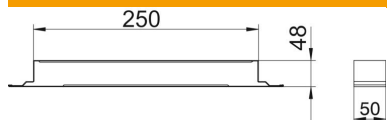

Technical data sheet

Connection shackle, height 48 mm

Item number: 7400970

Duct connectors for conductive mounting of screed-covered underfloor installation duct.

St Steel

FS Strip galvanized

Master data

Item number	7400970
Type	VL 25048E
Description 1	Connection shackle
Description 2	conductive
Manufacturer	OBO
Dimension	50x250x48
Material	Steel
Surface	Strip galvanized
Surface standard	DIN EN 10346
Smallest sales unit	1
Unit of quantity	Piece
Weight	34 kg
Weight unit	kg/100 pc.

Dimensions

Width	250 mm
Height	48 mm
Dimension a	250 mm
Dimension h	48 mm

Technical data sheet

Connection shackle, height 48 mm

Item number: 7400970

Technical data

Version for	Strap
Floor plate	yes
Seal installation option	no
Suitable for expansion joint	yes
Duct height, min.	48 mm
With equipotential bonding	yes