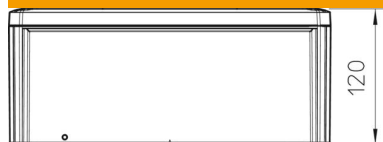

### Master data

Item number	2007303
Type	T 350 OE
Description 1	Junction box
Description 2	without entries
Manufacturer	OBO
Dimension	285x201x120
Colour	Light grey; RAL 7035
Material	Polypropylene, fibreglass reinforced
Smallest sales unit	1
Unit of quantity	Piece
Weight	58.8 kg
Weight unit	kg/100 pc.
CO2 Footprint (GWP) Cradle-to-Gate	2,4857 kg CO2e / 1 Piece

### Dimensions

Length	285 mm
Width	201 mm
Height	120 mm