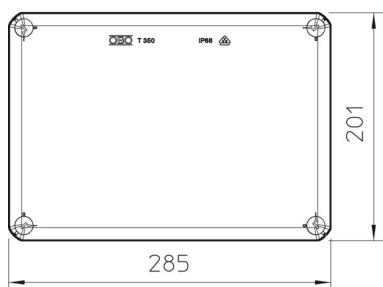

### Master data

Item number	2007303
Type	T 350 OE
Description 1	Junction box
Description 2	without entries
Manufacturer	OBO
Dimension	285x201x120
Colour	Light grey; RAL 7035
Material	Polypropylene, fibreglass reinforced
Smallest sales unit	1
Unit of quantity	Piece
Weight	58.8 kg
Weight unit	kg/100 pc.
CO2 Footprint (GWP) Cradle-to-Gate	2,4857 kg CO2e / 1 Piece

### Dimensions

Length	285 mm
Width	201 mm
Height	120 mm

### Technical data

Expandable	yes
Type of entry	None
Type of entry	Cable
Type of housing penetration	Without
Measured insulation voltage $V_i$	500 V
Equipment	Without
Cover	Not transparent
Cover fastening	Screwed
Entry from rear	yes
Entries	None
Explosion-tested version	no
Flame-resistant	Acc. to VDE 0471/DIN 695 Part 2-1, test temperature 750 °C
Shape	Rectangular
Maintain electrical functions	Without
For Ex zone	Without
For Ex zone gas	Without
For Ex zone dust	Without
Fibre-glass reinforced	yes
Halogen-free	yes
Clear internal dimensions	267x182x110 mm
With screening	no
with lid	yes
Mounting type	Wall/ceiling mounting
Nominal cross-section, min.	35 mm <sup>2</sup>
Nominal voltage	500 V
Sealable	yes
Protection rating	IP66
Protection rating IK code	IK05.
Permitted temperature range, max.	65 °C
Permitted temperature range, min.	-25 °C
Transparent lid	no