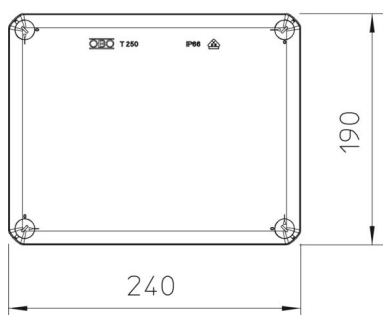

| | |
|------------------------------------|--------------------------------------|
| Item number | 2007287 |
| Type | T 250 OE |
| Description 1 | Junction box |
| Description 2 | without entries |
| Manufacturer | OBO |
| Dimension | 240x190x95 |
| Colour | Light grey; RAL 7035 |
| Material | Polypropylene, fibreglass reinforced |
| Smallest sales unit | 1 |
| Unit of quantity | Piece |
| Weight | 48.3 kg |
| Weight unit | kg/100 pc. |
| CO2 Footprint (GWP) Cradle-to-Gate | 1,8041 kg CO2e / 1 Piece |

Technical data sheet

Junction box T 250, closed

Item number: 2007287

Dimensions

| | |
|--------|--------|
| Length | 240 mm |
| Width | 190 mm |
| Height | 95 mm |

Technical data

| | |
|-----------------------------------|--|
| Expandable | yes |
| Type of entry | None |
| Type of entry | Cable |
| Type of housing penetration | Without |
| Measured insulation voltage V_i | 500 V |
| Equipment | Without |
| Cover | Not transparent |
| Cover fastening | Screwed |
| Entry from rear | yes |
| Entries | None |
| Explosion-tested version | no |
| Flame-resistant | Acc. to VDE 0471/DIN 695 Part 2-1, test temperature 750 °C |
| Shape | Rectangular |
| Maintain electrical functions | Without |
| For Ex zone | Without |
| For Ex zone gas | Without |
| For Ex zone dust | Without |
| Fibre-glass reinforced | yes |
| Halogen-free | yes |
| Clear internal dimensions | 225x173x86 mm |
| With screening | no |
| with lid | yes |
| Mounting type | Wall/ceiling mounting |
| Nominal cross-section, min. | 25 mm ² |
| Nominal voltage | 500 V |
| Sealable | yes |
| Protection rating | IP66 |
| Protection rating IK code | IK05 |
| Permitted temperature range, max. | 65 °C |
| Permitted temperature range, min. | -25 °C |

Technical data sheet

Junction box T 250, closed

Item number: 2007287

Technical data

| | |
|-----------------|----|
| Transparent lid | no |
| Weatherproof | no |