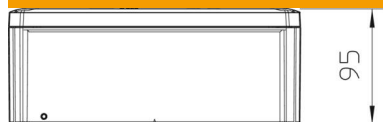

| | |
|------------------------------------|--------------------------------------|
| Item number | 2007287 |
| Type | T 250 OE |
| Description 1 | Junction box |
| Description 2 | without entries |
| Manufacturer | OBO |
| Dimension | 240x190x95 |
| Colour | Light grey; RAL 7035 |
| Material | Polypropylene, fibreglass reinforced |
| Smallest sales unit | 1 |
| Unit of quantity | Piece |
| Weight | 48.3 kg |
| Weight unit | kg/100 pc. |
| CO2 Footprint (GWP) Cradle-to-Gate | 1,8041 kg CO2e / 1 Piece |

Technical data sheet

Junction box T 250, closed

Item number: 2007287

Dimensions

| | |
|--------|--------|
| Length | 240 mm |
| Width | 190 mm |
| Height | 95 mm |

Technical data

| | |
|-----------------------------------|--|
| Expandable | yes |
| Type of entry | None |
| Type of entry | Cable |
| Type of housing penetration | Without |
| Measured insulation voltage V_i | 500 V |
| Equipment | Without |
| Cover | Not transparent |
| Cover fastening | Screwed |
| Entry from rear | yes |
| Entries | None |
| Explosion-tested version | no |
| Flame-resistant | Acc. to VDE 0471/DIN 695 Part 2-1, test temperature 750 °C |
| Shape | Rectangular |
| Maintain electrical functions | Without |
| For Ex zone | Without |
| For Ex zone gas | Without |
| For Ex zone dust | Without |
| Fibre-glass reinforced | yes |
| Halogen-free | yes |
| Clear internal dimensions | 225x173x86 mm |
| With screening | no |
| with lid | yes |
| Mounting type | Wall/ceiling mounting |
| Nominal cross-section, min. | 25 mm ² |
| Nominal voltage | 500 V |
| Sealable | yes |
| Protection rating | IP66 |
| Protection rating IK code | IK05 |
| Permitted temperature range, max. | 65 °C |
| Permitted temperature range, min. | -25 °C |