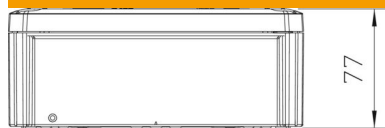

Item number	2007271
Type	T 160 OE
Description 1	Junction box
Description 2	without entries
Manufacturer	OBO
Dimension	190x150x77
Colour	Light grey; RAL 7035
Material	Polypropylene, fibreglass reinforced
Smallest sales unit	1
Unit of quantity	Piece
Weight	30 kg
Weight unit	kg/100 pc.
CO2 Footprint (GWP) Cradle-to-Gate	1,1708 kg CO2e / 1 Piece

Technical data sheet

Junction box T 160, closed

Item number: 2007271

Dimensions

Length	190 mm
Width	150 mm
Height	77 mm

Technical data

Expandable	yes
Type of entry	None
Type of entry	Cable
Type of housing penetration	Without
Measured insulation voltage V_i	500 V
Equipment	Without
Cover	Not transparent
Cover fastening	Screwed
Entry from rear	yes
Entries	None
Explosion-tested version	no
Flame-resistant	Acc. to VDE 0471/DIN 695 Part 2-1, test temperature 750°C
Shape	Rectangular
Maintain electrical functions	Without
For Ex zone	Without
For Ex zone gas	Without
For Ex zone dust	Without
Fibre-glass reinforced	yes
Halogen-free	yes
Clear internal dimensions	176x135x67 mm
With screening	no
with lid	yes
Mounting type	Wall/ceiling mounting
Nominal cross-section, min.	16 mm ²
Nominal voltage	500 V
Sealable	yes
Protection rating	IP66
Protection rating IK code	IK05
Permitted temperature range, max.	65 °C
Permitted temperature range, min.	-25 °C