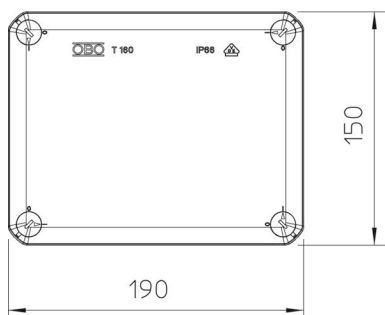

Item number	2007271
Type	T 160 OE
Description 1	Junction box
Description 2	without entries
Manufacturer	OBO
Dimension	190x150x77
Colour	Light grey; RAL 7035
Material	Polypropylene, fibreglass reinforced
Smallest sales unit	1
Unit of quantity	Piece
Weight	30 kg
Weight unit	kg/100 pc.
CO2 Footprint (GWP) Cradle-to-Gate	1,1708 kg CO2e / 1 Piece

Technical data sheet

Junction box T 160, closed

Item number: 2007271

Dimensions

Length	190 mm
Width	150 mm
Height	77 mm

Technical data

Expandable	yes
Type of entry	None
Type of entry	Cable
Type of housing penetration	Without
Measured insulation voltage V_i	500 V
Equipment	Without
Cover	Not transparent
Cover fastening	Screwed
Entry from rear	yes
Entries	None
Explosion-tested version	no
Flame-resistant	Acc. to VDE 0471/DIN 695 Part 2-1, test temperature 750°C
Shape	Rectangular
Maintain electrical functions	Without
For Ex zone	Without
For Ex zone gas	Without
For Ex zone dust	Without
Fibre-glass reinforced	yes
Halogen-free	yes
Clear internal dimensions	176x135x67 mm
With screening	no
with lid	yes
Mounting type	Wall/ceiling mounting
Nominal cross-section, min.	16 mm ²
Nominal voltage	500 V
Sealable	yes
Protection rating	IP66
Protection rating IK code	IK05
Permitted temperature range, max.	65 °C
Permitted temperature range, min.	-25 °C