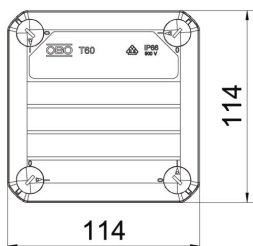

### Master data

Item number	2007061
Type	T 60
Description 1	Junction box
Description 2	with entries
Manufacturer	OBO
Dimension	114x114x57
Colour	Light grey; RAL 7035
Material	Polypropylene
Smallest sales unit	5
Unit of quantity	Piece
Weight	12.3 kg
Weight unit	kg/100 pc.
CO2 Footprint (GWP) Cradle-to-Gate	0,5155 kg CO2e / 1 Piece

### Dimensions

Length	114 mm
Width	114 mm
Height	57 mm

### Technical data

Expandable	yes
No. of entries	7
Type of entry	Plug-in seal
Type of entry	Cable
Type of housing penetration	Cuttable stepped membrane
Measured insulation voltage $V_i$	500 V
Equipment	Without
Cover	Not transparent
Cover fastening	Screwed
Entry from rear	yes
Entries	7 x M25
Explosion-tested version	no
Flame-resistant	acc. to VDE 0471/DIN 695 Part 2-1, test temperature 650°C
Shape	Square
Maintain electrical functions	Without
For Ex zone	Without
For Ex zone gas	Without
For Ex zone dust	Without
Fibre-glass reinforced	no
Halogen-free	yes
Clear internal dimensions	100x100x48 mm
With screening	no
with lid	yes
Mounting type	Wall/ceiling mounting
Nominal cross-section, min.	6 mm <sup>2</sup>
Nominal voltage	500 V
Sealable	yes
Protection rating	IP66
Protection rating IK code	IK07.
Permitted temperature range, max.	65 °C
Permitted temperature range, min.	-25 °C
Transparent lid	no
Weatherproof	no