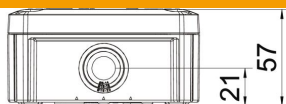

### Master data

Item number	2007061
Type	T 60
Description 1	Junction box
Description 2	with entries
Manufacturer	OBO
Dimension	114x114x57
Colour	Light grey; RAL 7035
Material	Polypropylene
Smallest sales unit	5
Unit of quantity	Piece
Weight	12.3 kg
Weight unit	kg/100 pc.
CO2 Footprint (GWP) Cradle-to-Gate	0,5155 kg CO2e / 1 Piece

### Dimensions

Length	114 mm
Width	114 mm
Height	57 mm